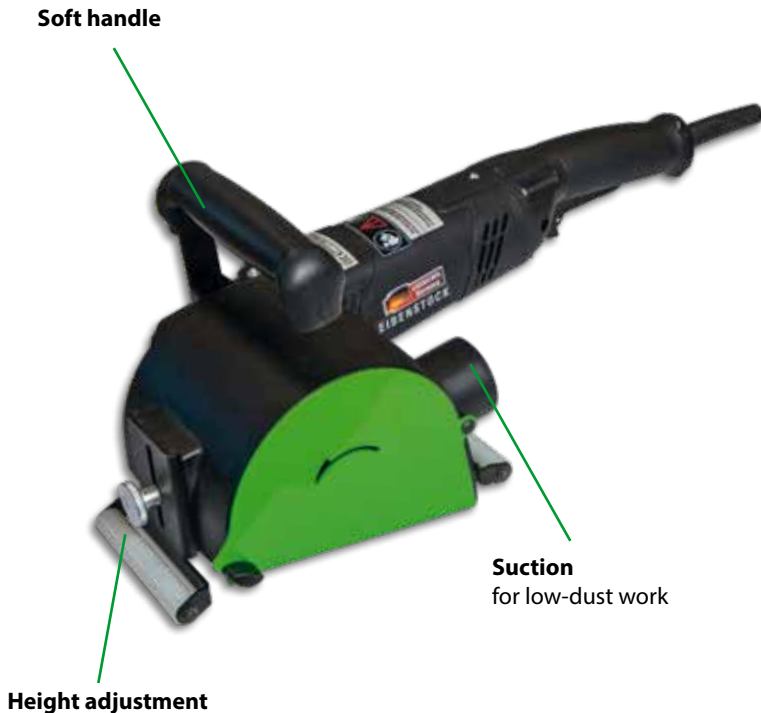

The handy alternative with high torque

FURTHER APPLICATIONS (with appropriate accessories):

- sanding, deburring, smoothing, brushing, structuring, matting, calendering and polishing
- from rough sanding to fine sanding to high gloss
- wood, metal, plastic
- Locksmiths, joiners, carpenters, interior design, auto and body shop, painters, painters

FEATURES:

- Electronic - soft start, stepless speed regulation and constant speed, temperature and over current cut-off

Specifications	ESM 1311 SET
Power input	1300 W
Rated speed	1300 - 3050 rpm
Protection class	IP 20
max. tool diameter	120 mm
max. tool width	100 mm
Spindle connection	Ø 19 mm
Weight	3.7 kg
Order no.	0541K000
Supplied	Machine in a case including suction hood and roller brush nylon K80

ACCESSORIES

	Starter kit finishing wheels sanding flap wheel (rough), polishing fleece wheel (rough & fine), flap-fleece combi wheel	37520000
	Sanding flap wheel, 4 pieces - fine grinding, removal and cleaning of welds Ø 100 x B 100 mm - rough (P60) / medium (P80) / fine (P120)	37521000 37522000 37523000
	Polishing fleece wheel, 4 pieces - removal of oxide films, refinish Ø 100 x B 100 mm - grob / medium / fein	37525000 37526000 37527000
	Nylon fleece wheel - removal of oxide films, lacquers Ø 100 x B 100 mm	37535000
	Rubber air roller for sanding sleeves Ø 100 x B 100 mm	37512000
	Roller brush - for wood texturing Ø 100 x B 100 mm - Nylon (K80)	37537000
	Case for machine and accessories	37330000
	Industry vacuum cleaner DSS 25 M, wet & dry vacuum cleaner	09917000

Elektrowerkzeuge GmbH Eibenstock
Auersbergstraße 10
D-08309 Eibenstock

Telefon: +49 37752 503-0
Fax: +49 37752 2019
Internet: www.eibenstock.com
E-Mail: office@eibenstock.com

Zertifiziert nach DIN EN ISO 9001:2015
Technische Änderungen vorbehalten! Abbildungen können abweichen!

Ihr Fachhändler: